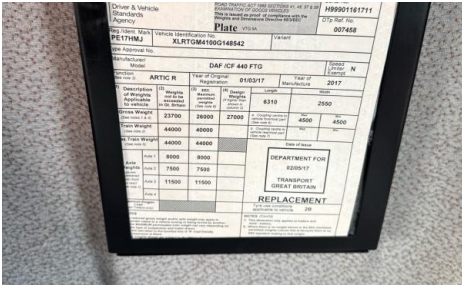

PE17HMJ

Daf CF 440

Inspection		Vehicle	
Serious Damage?	No	VAT	Plus VAT
		V5	Present

Details					
Reg. date	01/03/2017	Colour	RED	Gearbox	AUTOMATIC
Year	2017	VIN	XLRTGM4100G148542	Axle Combi	6x2
Mileage	972,848 Km Warranted	Body Style	Tractor Unit	Steering Combi	Mid-Lift
Fuel Type	Diesel	Cab Type	SLEEPER CAB	Rear Suspension	Air

COLLECTED AS NON-RUNNER, AIR TANK, BRAKE HOSES, TYRES & FLOOR REQUIRE ATTENTION

Tyres				
NSF	NSI1	NSI2	NSI3	NSI4
OSF	OSI1	OSI2	OSI3	OSI4
Spare	NSO1	NSO2	NSO3	NSO4
	OSO1	OSO2	OSO3	OSO4

Features

- Cruise control
- Central locking
- Radio/CD
- Cloth seat trim
- Air conditioning
- Front electric windows

Photos

Condition Check

Damage Photos

1: Bonnet
Chipped
Multiple Chips

2: Bumper Front
Dented
With Paint Damage

3: Bumper Front Moulding
Broken
Replace

4: Door osf
Dented
With Paint Damage

5: Seat Base Cover osf
Holed
Over 3mm