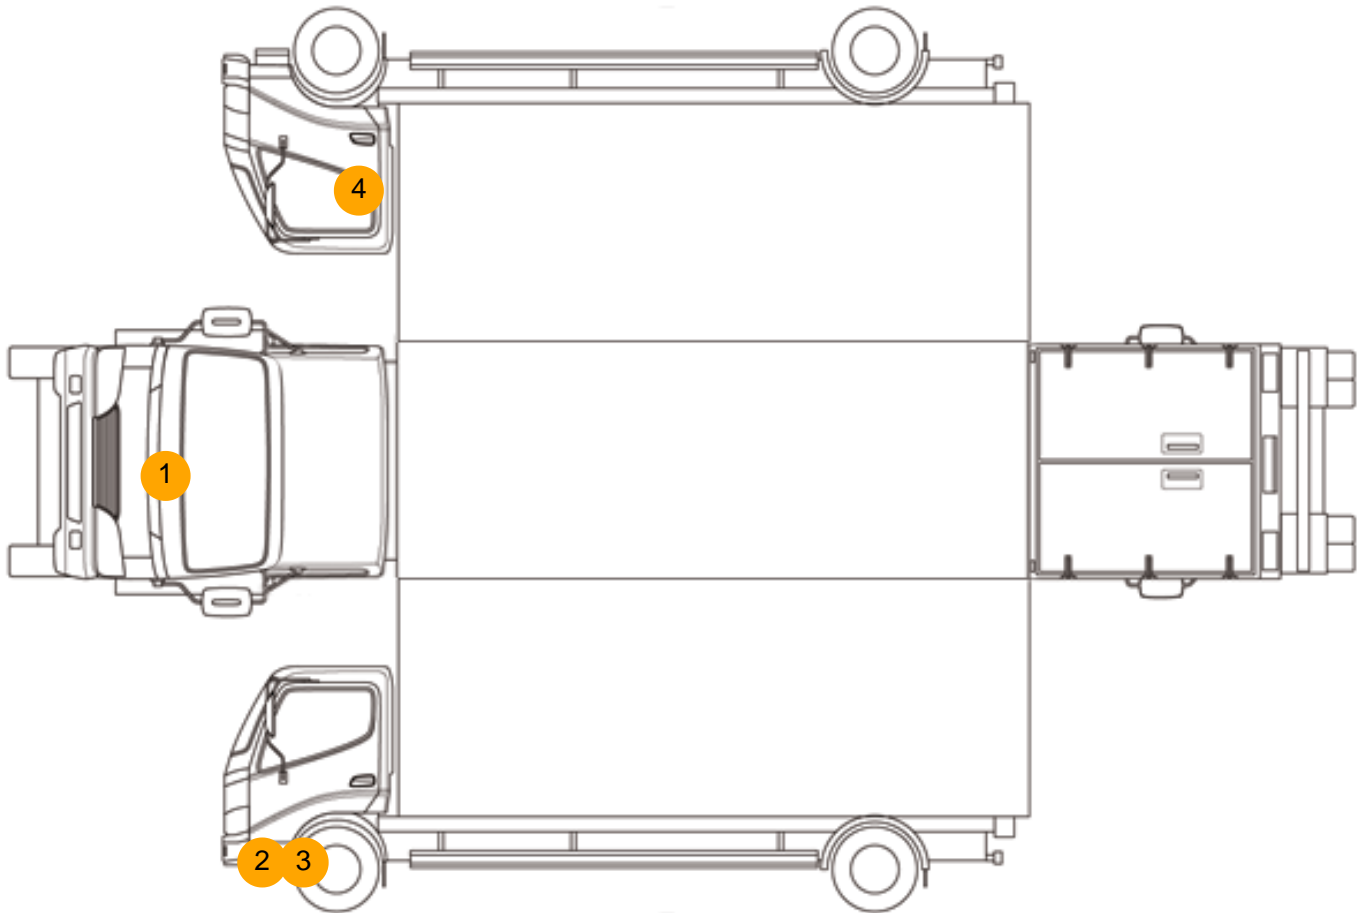

Condition Check